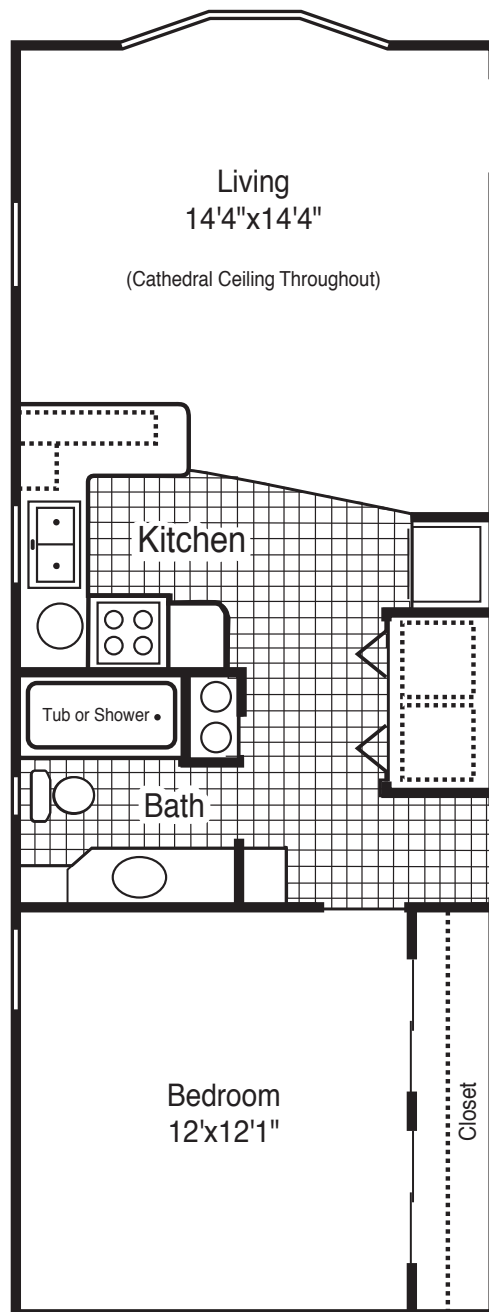

## Creekside

One Bedroom, One Bath  
640 sq. ft.

*These are typical floor plans but may not be to scale.*