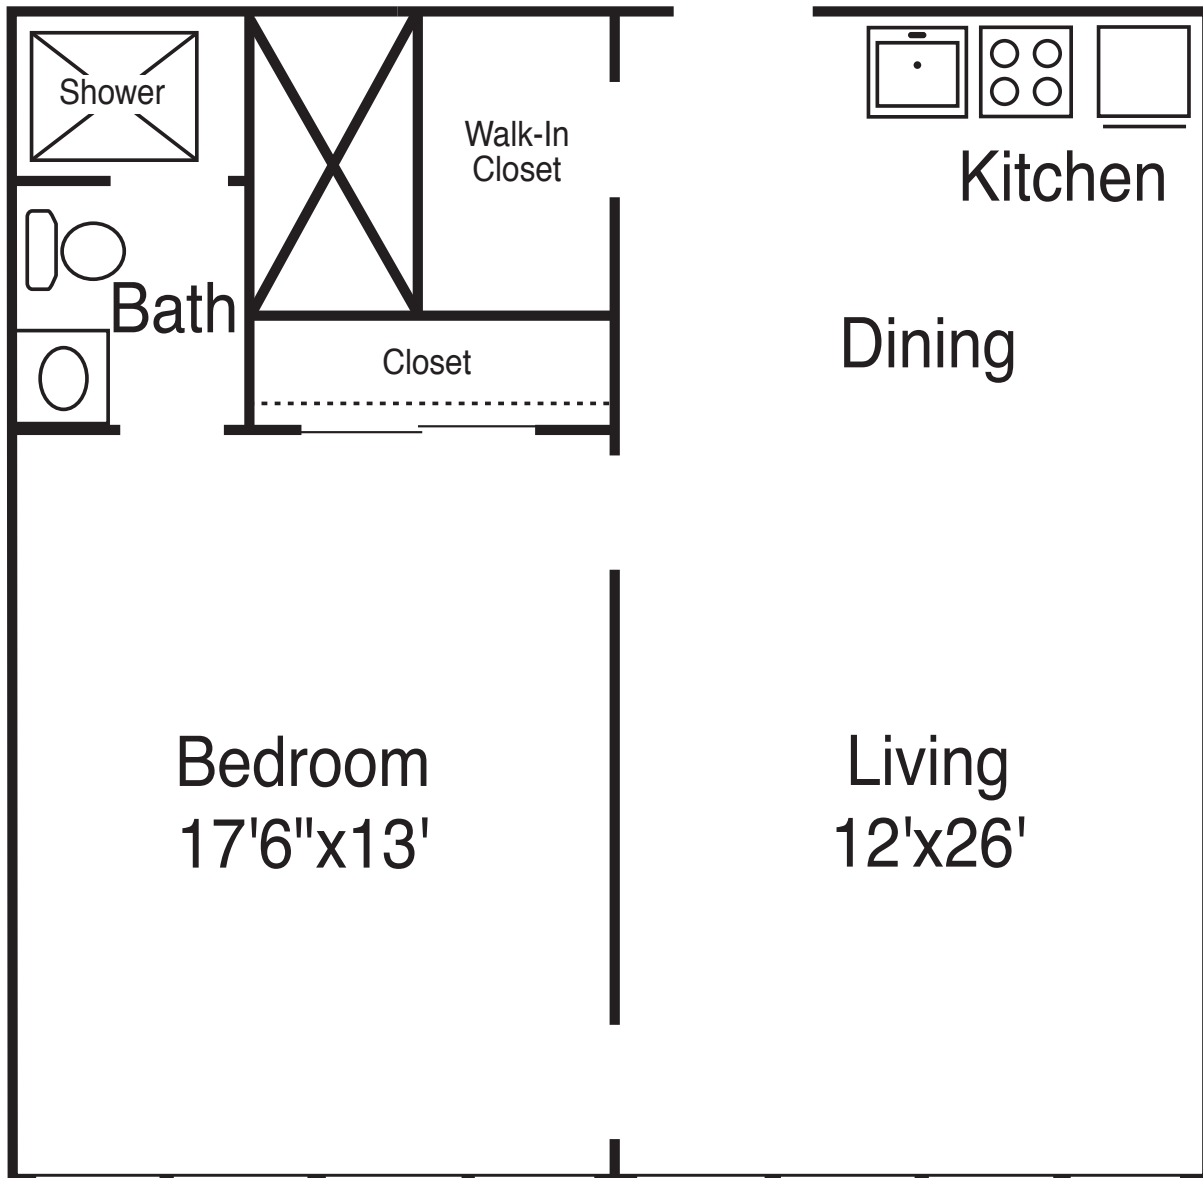

Westminster  
Manor

## Wild Orchard Deluxe

One Bedroom, One Bath  
676 sq. ft.

*These are typical floor plans but may not be to scale.*