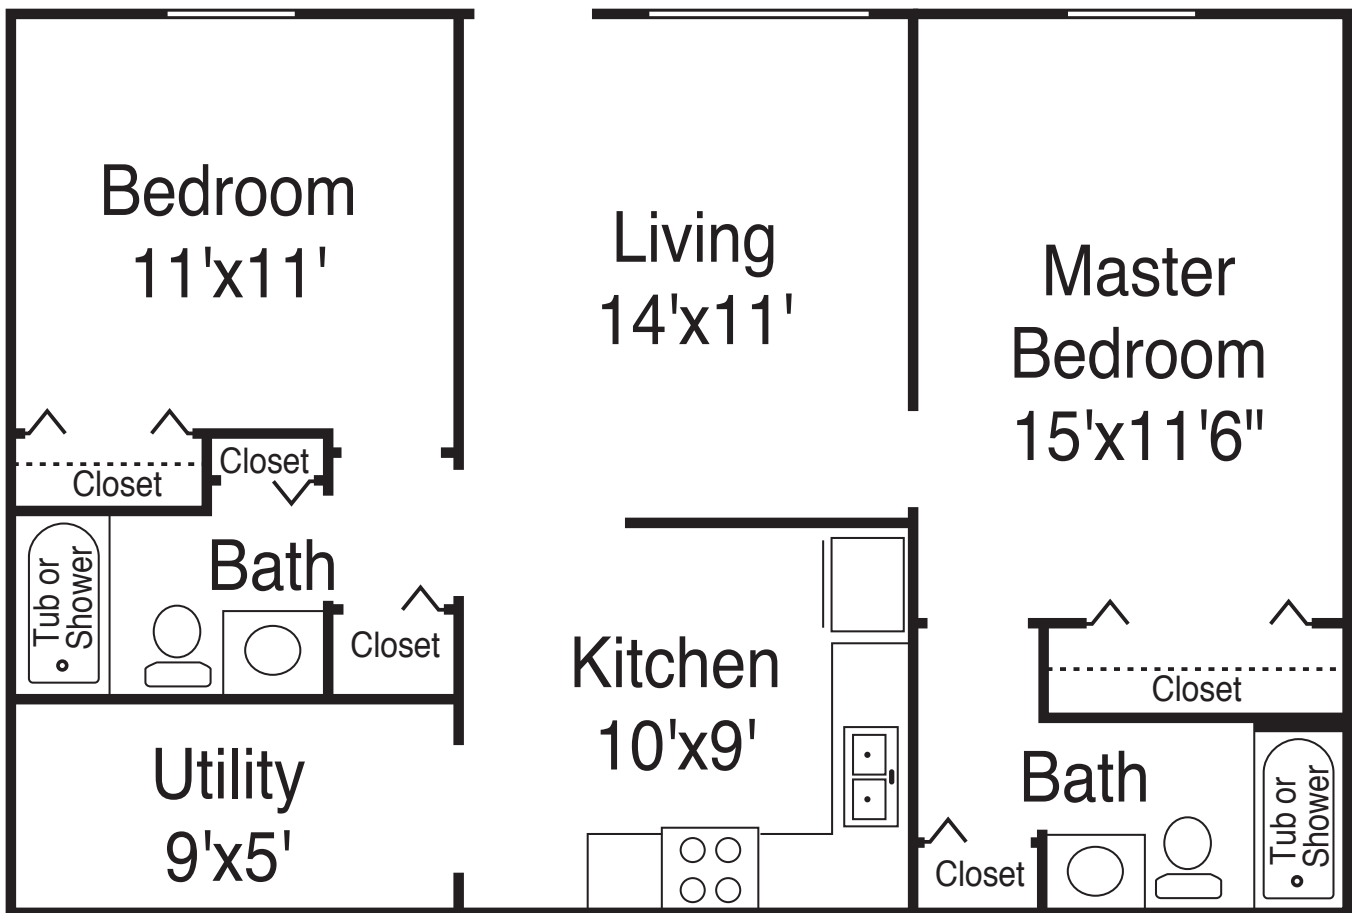

Westminster
Manor

Magnolia Trail

Two Bedroom, Two Bath
864 sq. ft.

These are typical floor plans but may not be to scale.